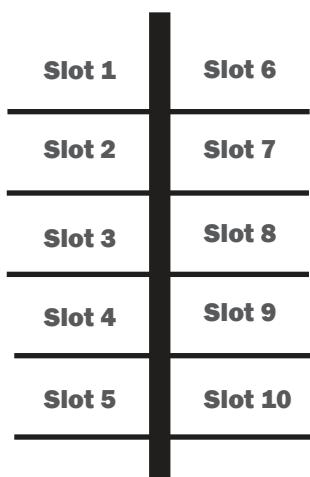

MCRA Boatyard Rack Map

April 2022

(not drawn to scale)

Standing Rack Slots

(side view from the end of the rack that faces the middle of the boatyard)

Fence Rack Slots

(side view, vertical line is the fence)